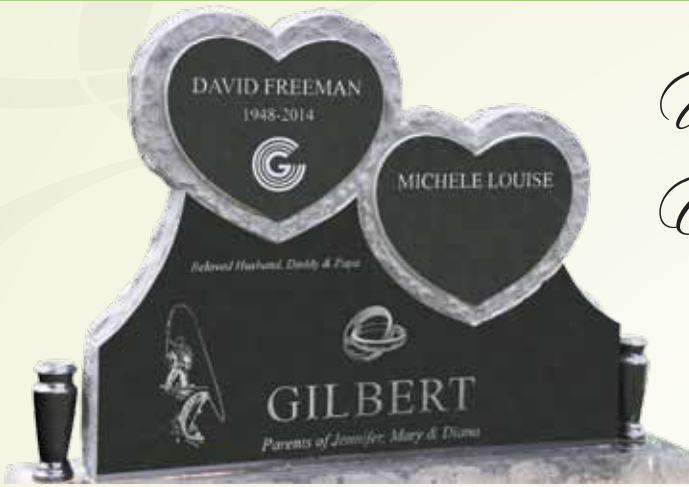

*Upright
Companion*